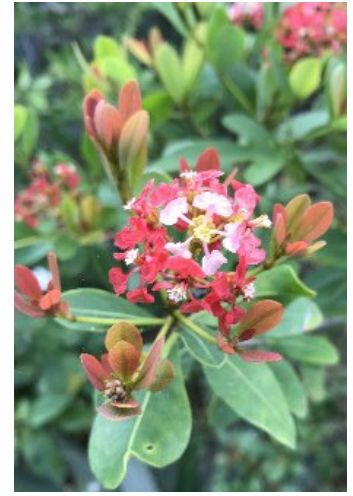

Locustberry

Byrsonima lucida

Type: Medium to large shrub, small tree

Light: Full sun to light shade

Drought tolerance: High

Soil: Well-drained, limestone

Dimensions: 5 – 15ft H, as broad as tall

Growth rate: Slow to moderate

Flower: Showy, white to pink, all year (peak spring-summer)

Fruit: Reddish brown, berry-like drupe, edible

Wildlife: Sole larval host plant for Florida duskywing, nectar plant for Florida duskywing and other butterflies, birds eat the fruit